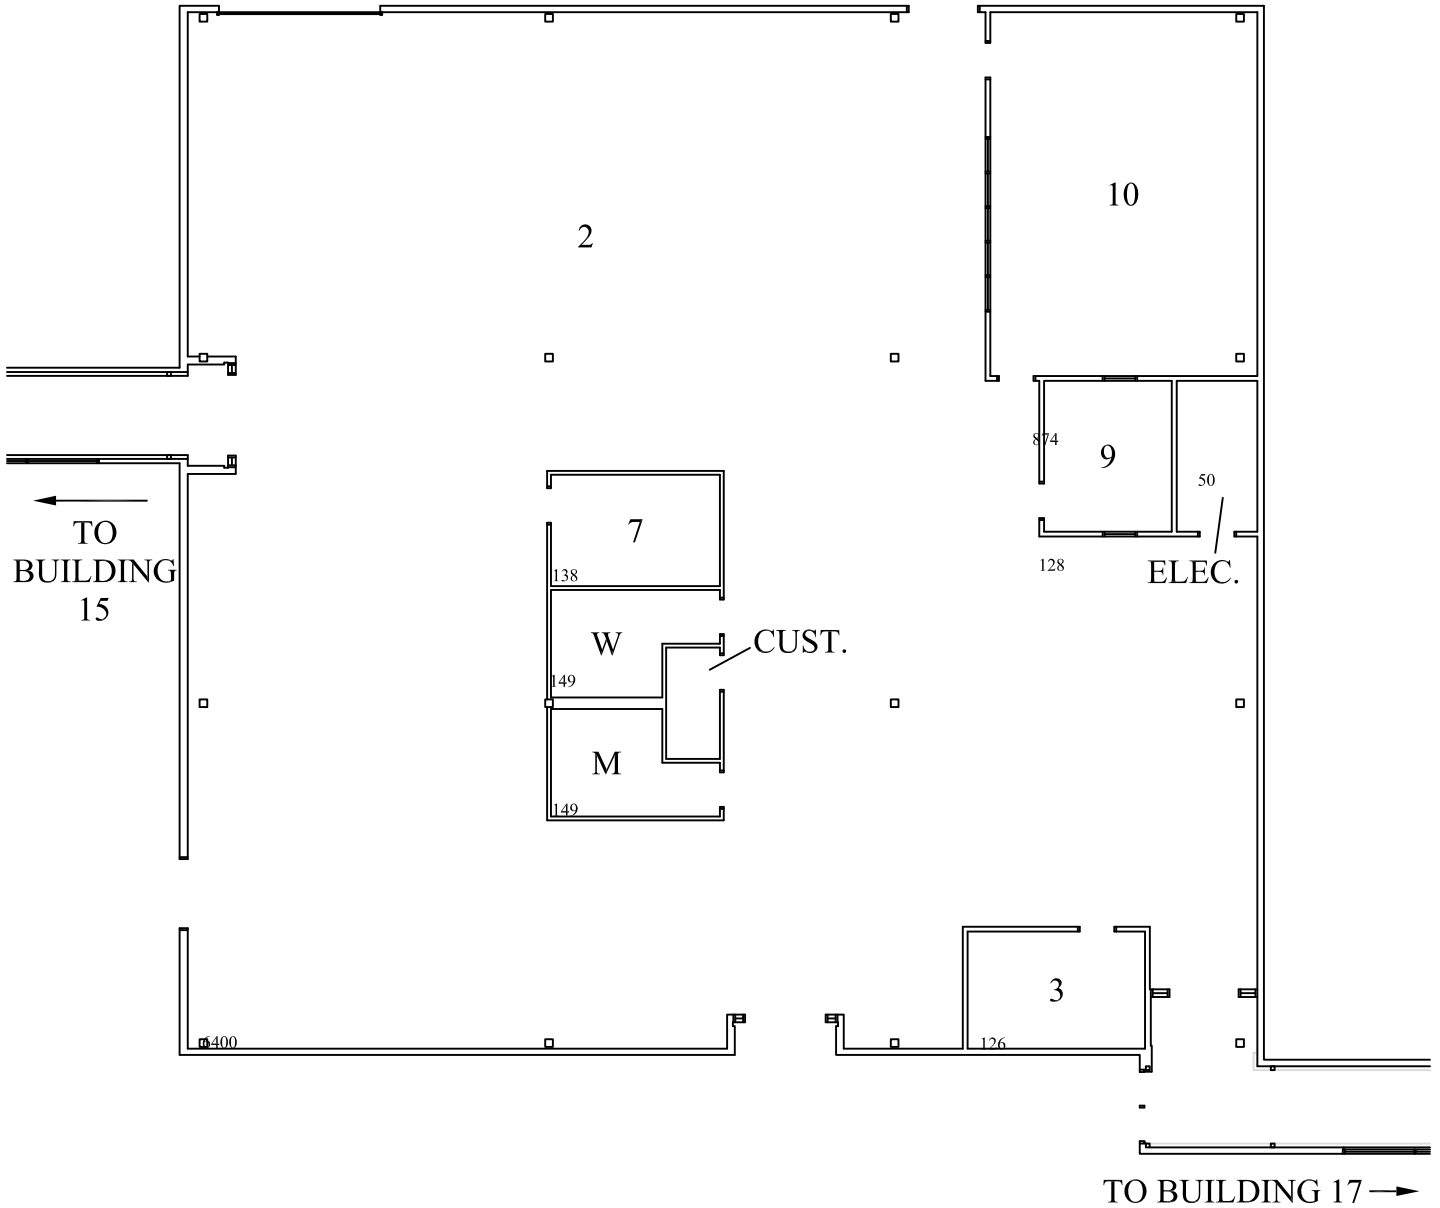

DUST COLLECTOR

**BUILDING 16** 8,341 GROSS SQFT  
 DMACC ANKENY CAMPUS

NORTH